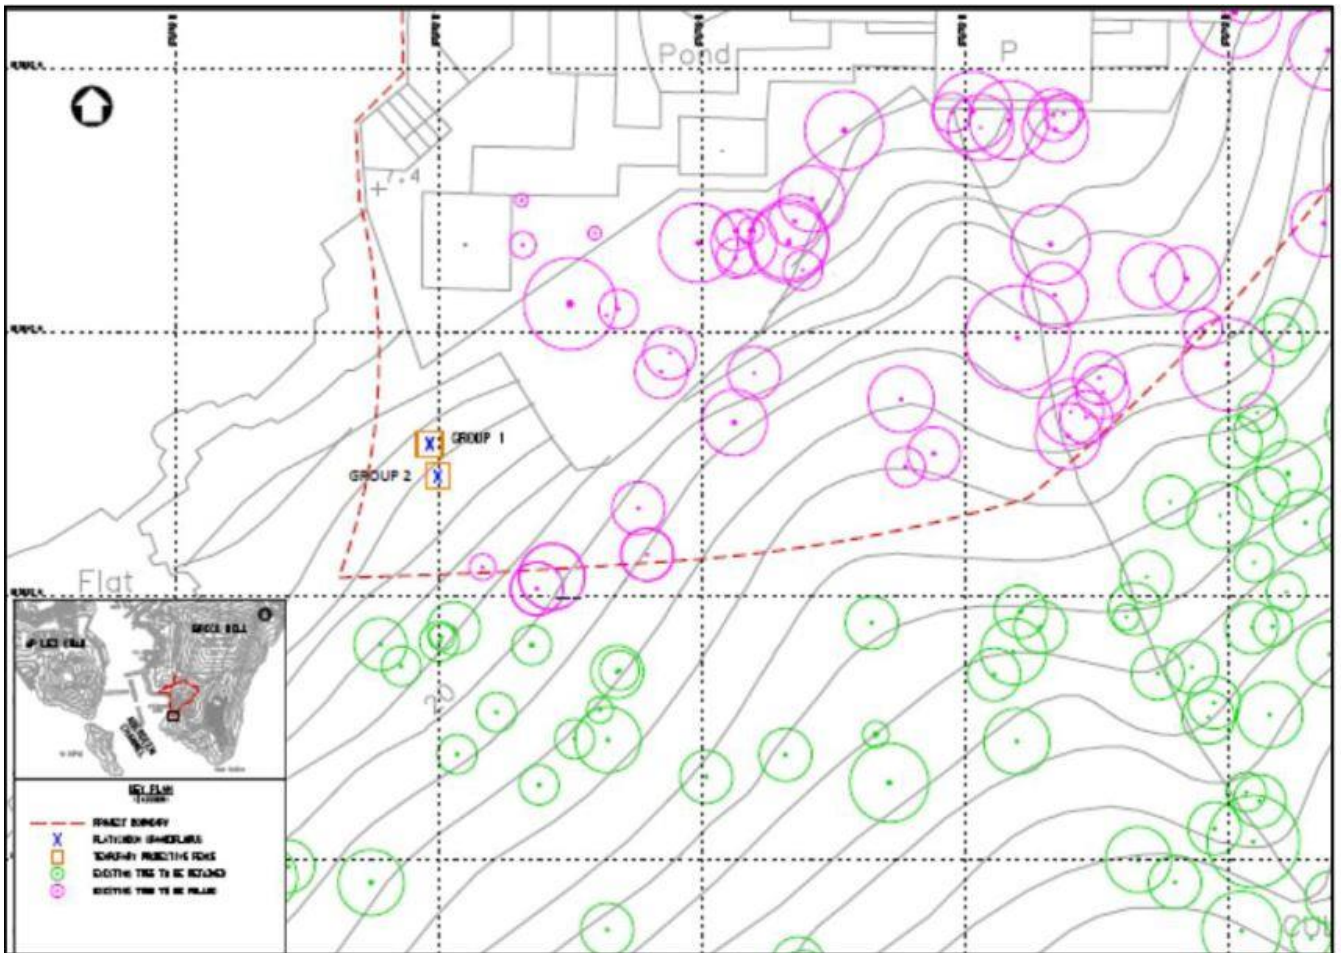

## **L. Ecological Inspection Records**

Figure 1 – Location of Two Groups of *Platycodon Grandiflorus*

Photo 1 – Group 2 of *Platycodon Grandiforus*

Photo 2 – Current situation of fencing and warning sign

Figure 2: Vantage Point for Roosting Activities of Ardeids in Peak Wintering Season